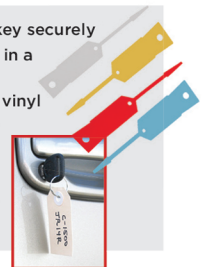

PARTS BAGS

- High-strength protection, impervious to most shop chemicals
- Ideal for purchases and worn parts
- Available in 3 sizes

PAPER FLOOR MATS

- 17" x 19, 17" x 22 size options
- Prime, glossy back, plain paper options
- Available with perforated coupons (Cashmat[™])
- Custom full-color imprinting available (3 case minimum)

REPAIR ORDER HOLDERS

- 3 sizes to accommodate most industry forms
- Red or black colors
- Clear or solid back options

PLASTIC & PAPER KEY TAGS

- Self-locking arrows to attach key securely
- Perfect for quick tagging keys in a busy service area
- Made of durable 10 mil plastic vinyl
- Writeable surface with marker
- Available in red, white, blue and yellow
- Paper tags with metal rings or with 2" metal wire